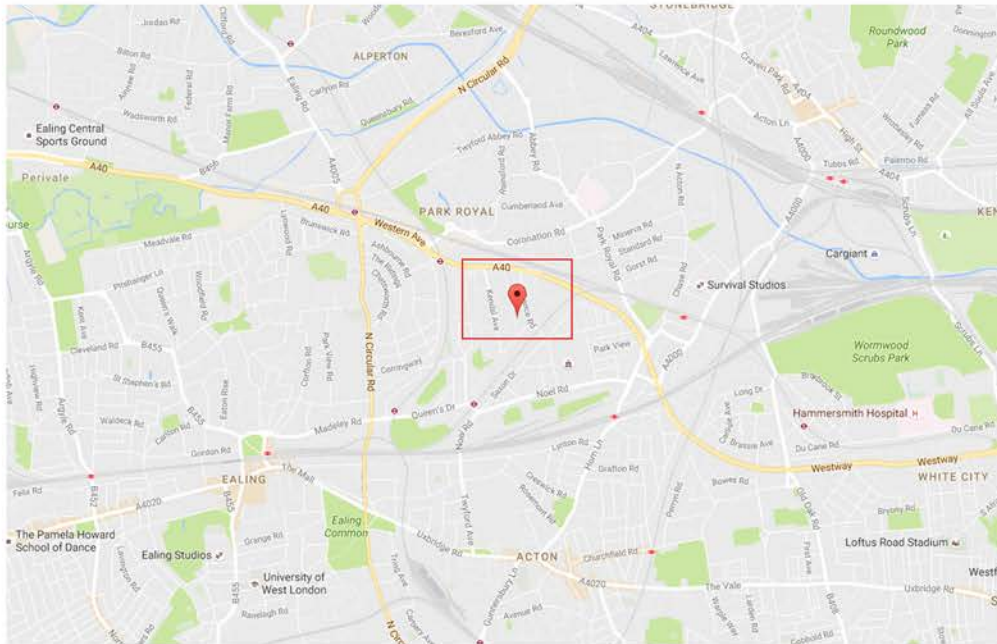

## Directions from the North and Midlands

**LH2**  
**Concord Road**  
**Acton**  
**London**  
**W3 0SE**

**Office: 0208 752 0440**  
**www.lh2studios.co.uk**

- Follow southbound M6 past Birmingham
- At interchange south of Birmingham, join M40
- Approaching London from the west stay on M40 which becomes A40, Western Avenue
- Continue on A40 past Hanger Lane / North Circular Gytratory
- Take left filter at sign for 'A40 Park Royal (Concord)'
- Turn right, across A40 and enter west bound slip road
- Turn left onto Concord Road
- Continue past Nissan centre
- LH2 Venue in on the left (parking available)

## Directions from the South

- Follow clockwise M25 to Jct 16 interchange with M40
- Approaching London from the west stay on M40 which becomes A40, Western Avenue (see above)

## Nearest Tube station

Park Royal (Piccadilly Line)

Venue is 9 min (0.5 mile) walk via Western Ave and Concord Rd